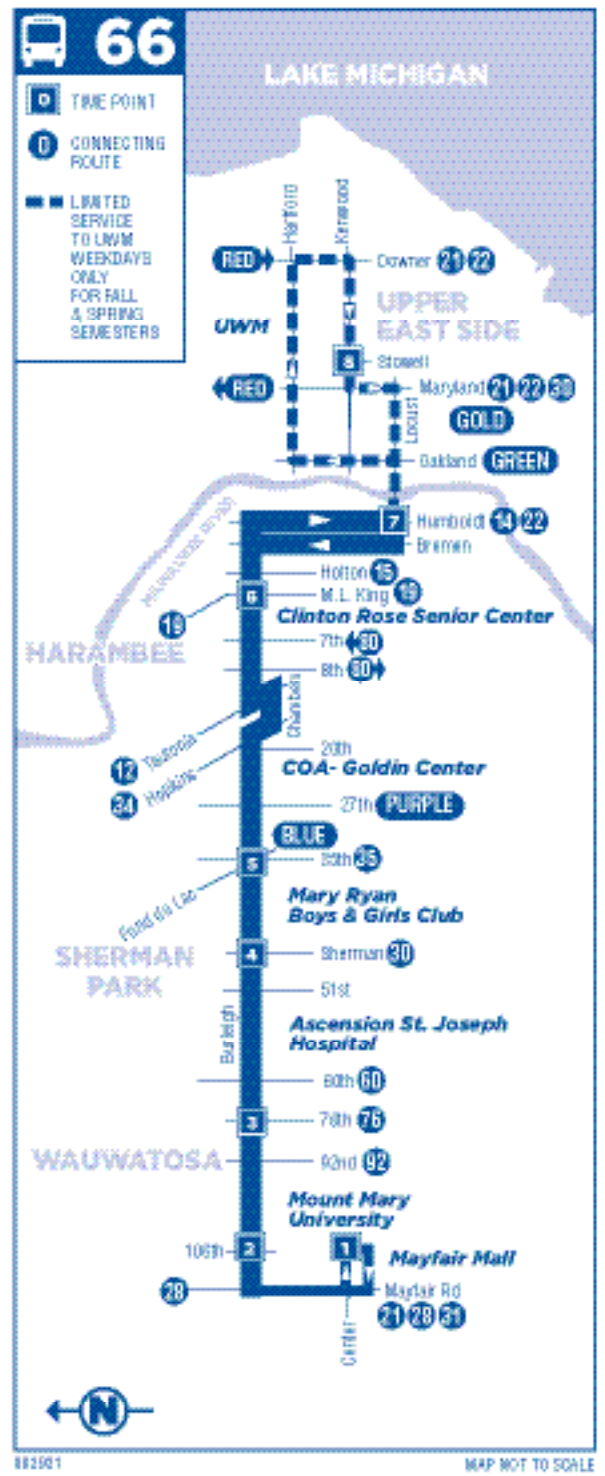

**WESTBOUND WEEKDAYS continued**

Humboldt @ Locust	Burleigh @ King Drive	Burleigh @ 35th	Burleigh @ Sherman	Burleigh @ 76th	Burleigh @ 106th	Mayfair
5910 <b>7</b>	5787 <b>6</b>	5802 <b>5</b>	5806 <b>4</b>	5821 <b>3</b>	5836 <b>2</b>	4111 <b>1</b>
8:09	8:14	8:26	8:28	8:37	8:43	8:48
8:33	8:38	8:50	8:52	9:01	9:07	9:12
9:19	9:24	9:35	9:37	9:45	9:50	9:54
10:02	10:07	10:18	10:20	10:28	10:33	10:37
10:44	10:49	11:00	11:02	11:10	11:15	11:19
11:27	11:32	11:43	11:45	11:53	11:58	12:02
12:09	12:14	12:25	12:27	12:35	12:40	12:44
12:52	12:57	1:08				

# 66

**BURLEIGH STREET**

**SERVING:**

- University of Wisconsin-Milwaukee
- Clinton Rose Senior Center
- COA-Goldin Center
- Mary Ryan Boys & Girls Club
- Ascension St Joseph Hospital
- Mount Mary University
- Mayfair Mall

**EFFECTIVE June 5, 2022**

**SERVICE HOURS**

**Weekdays**  
4:28 AM - 1:26 AM

**Saturdays**  
4:40 AM - 12:25 AM

**Sundays/Holidays\***  
4:46 AM - 12:31 AM

Please only take **ONE** timetable. For the most up-to-date route, schedule and fare information, visit: