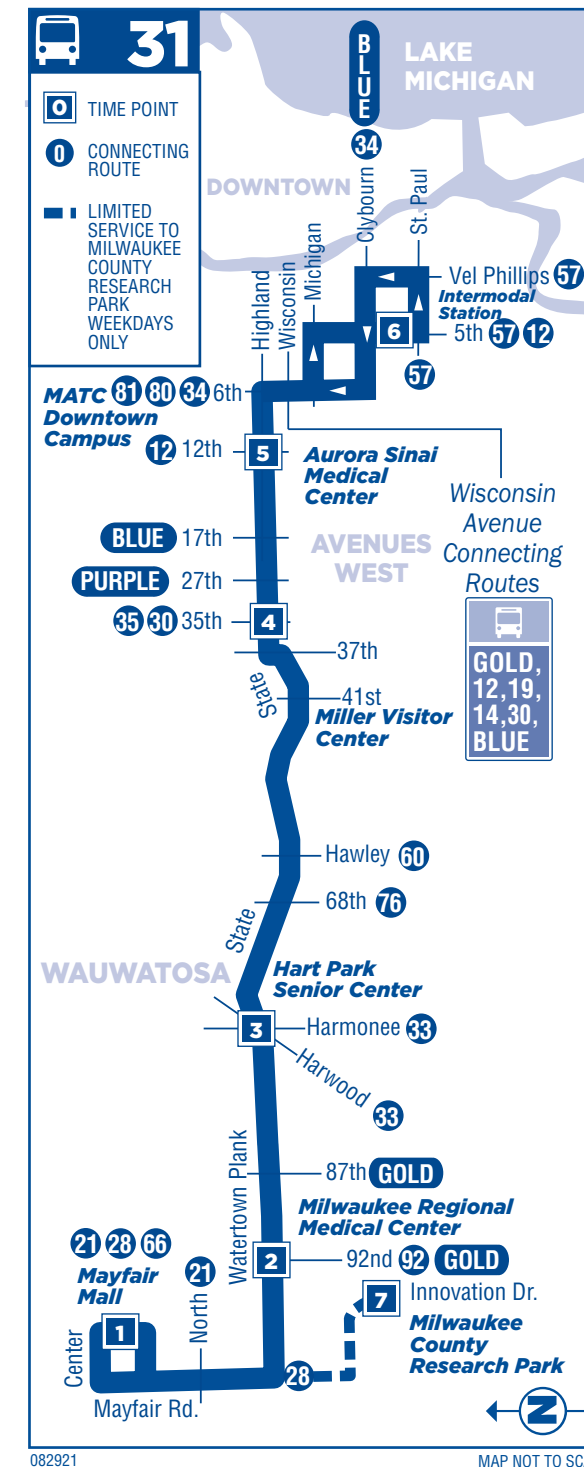

NOTES: **Boldface** times are PM

YOUR COMPANY CAN MAKE YOUR COMMUTE MORE AFFORDABLE!

Ask your employer to check out the Commuter Value Pass program

For more information, call our Business Services Line at 414-343-1777 or visit RideMCTS.com

Follow MCTS!

- RideMCTS
- RideMCTS
- RideMCTS
- RideMCTS
- Milwaukee Transport Services

MCTS OPERATES ON A SUNDAY SCHEDULE ON THE FOLLOWING HOLIDAYS

- New Year's Day
- Memorial Day
- Fourth of July
- Labor Day
- Thanksgiving
- Christmas

082921

MAP NOT TO SCALE

31

STATE - HIGHLAND

SERVING:

- Intermodal Station
- Milwaukee Area Technical College - Downtown Campus
- Aurora Sinai Medical Center
- Miller Visitor Center
- Hart Park Senior Center
- Milwaukee Regional Medical Center
- Milwaukee County Research Park
- Mayfair Mall

EFFECTIVE March 6, 2022

SERVICE HOURS

Weekdays

4:47 AM - 11:44 PM

Saturdays

5:41 AM - 11:46 PM

Sundays/Holidays*

6:06 AM - 11:18 PM

Please only take **ONE** timetable. For the most up-to-date route, schedule and fare information, visit:

RideMCTS.com • 414-344-6711

Information subject to change without notice.

Please recycle