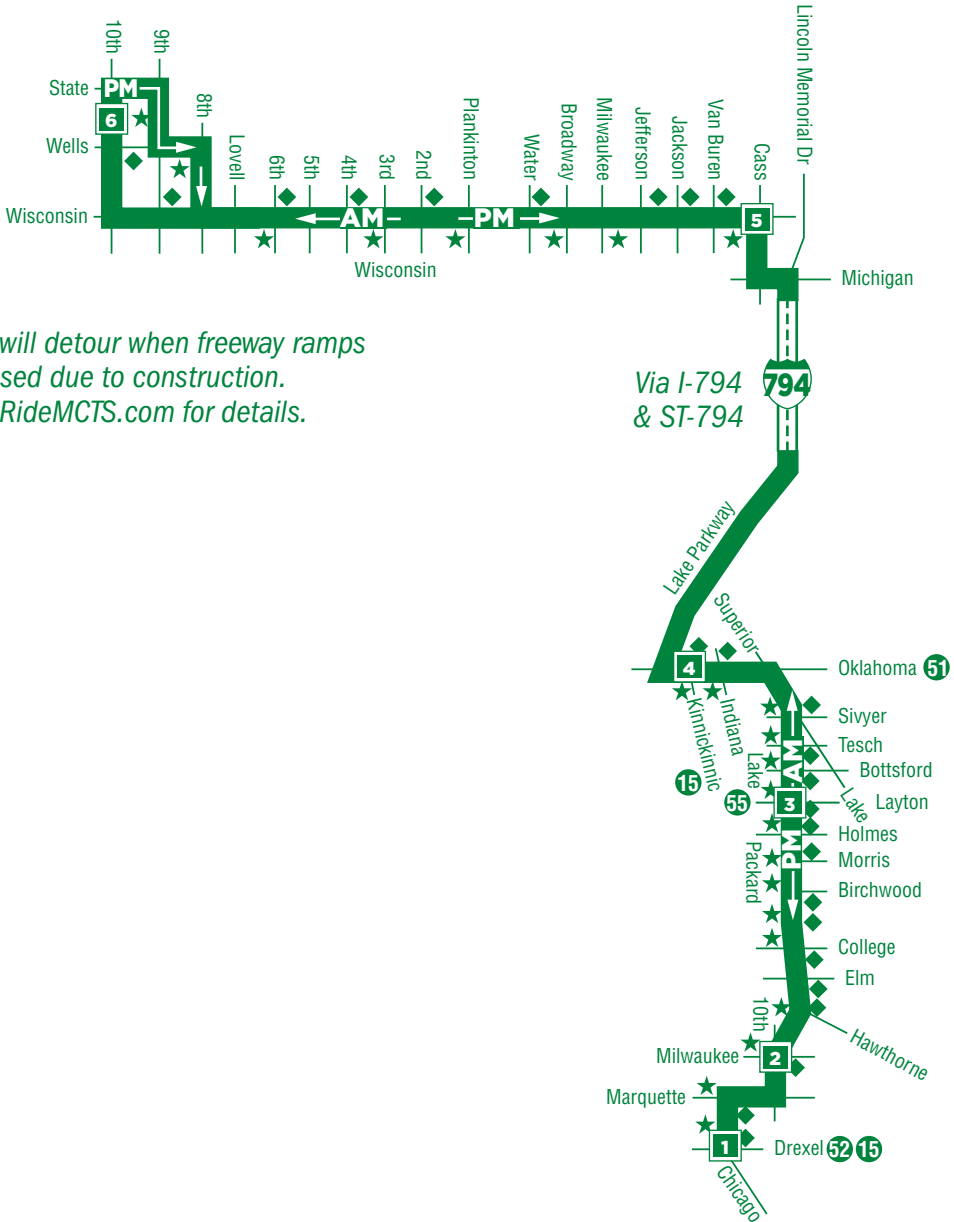

WEEKDAYS | TO DOWNTOWN

Chicago @ Drexel	10th @ Milwaukee	Packard @ Layton	Kinnickinnic @ Oklahoma	Wisconsin @ Cass	10th @ Wells	10th @ Courthouse
2687	1513	1285	5060	764	4801	4802
1	2	3	4	5	6	6
6:02	6:04	6:15	6:24	6:33	6:41	6:42
6:31	6:33	6:45	6:54	7:05	7:14	7:15
7:00	7:02	7:14	7:23	7:36	7:47	7:48
7:52	7:54	8:06	8:15	8:26	8:35	8:36
4:18					4:46	

WEEKDAYS | FROM DOWNTOWN

10th @ Wells	10th @ Courthouse	Wisconsin @ Cass	Kinnickinnic @ Oklahoma	Packard @ Layton	10th @ Milwaukee	Chicago @ Drexel
7490	4802	7805	5160	1455	2233	1505
6	6	5	4	3	2	1
3:35	3:36	3:47	3:58	4:06	4:16	4:18
4:05	4:06	4:17	4:28	4:36	4:46	4:49
4:37	4:38	4:49	5:00	5:08	5:18	5:21
5:10	5:11	5:22	5:33	5:41	5:51	5:54

NOTES: **Boldface** times are PM.

48

SOUTH SHORE FLYER

SERVING:

- Downtown Milwaukee
- Milwaukee County Courthouse
- Cudahy
- South Milwaukee
- St. Francis

EFFECTIVE
December 6, 2021

SERVICE HOURS
Weekdays*

Please recycle

48

-  TIME POINT
-  CONNECTING ROUTE
-  PM STOP ONLY
-  AM STOP ONLY

Buses will detour when freeway ramps are closed due to construction. Check RideMCTS.com for details.

Via I-794 & ST-794