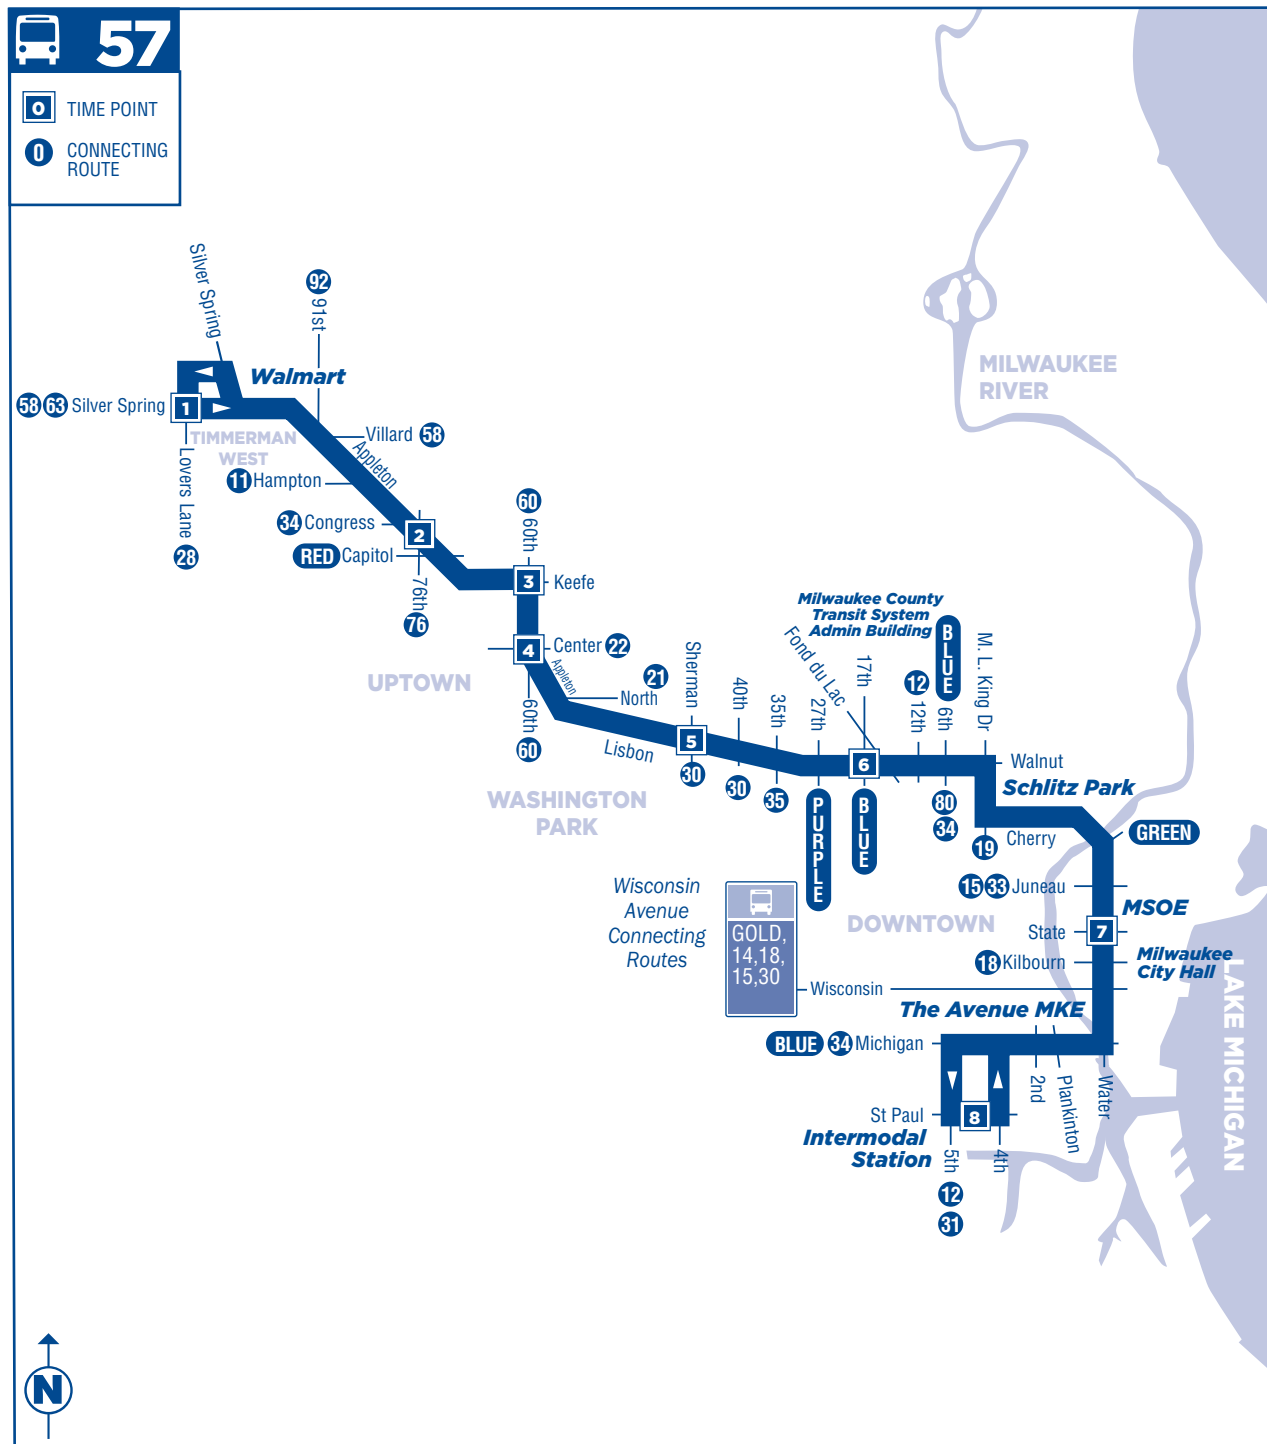

NOTES: **Boldface** times are PM.

RideMCTS.com • 414-344-6711

Information subject to change without notice. ♻️ Please recycle

*MCTS OPERATES ON A SUNDAY SCHEDULE ON THE FOLLOWING HOLIDAYS

- New Year's Day
- Memorial Day
- Fourth of July
- Labor Day
- Thanksgiving
- Christmas

Making a Title VI Complaint

Any person who believes he/she has been subjected to discrimination in the delivery of or access to public transportation services on the basis of race, color or national origin, may file a complaint with Milwaukee County Transit System (MCTS). Such complaint must be filed in writing with MCTS no later than 180 days after the alleged discrimination. For information on how to file a complaint, contact MCTS as listed below:

MCTS Human Resources Department
1942 North 17th Street, Milwaukee, WI 53205
414-344-4550

If you're a college student you could qualify for unlimited rides on MCTS!

- U-PASS gives unlimited rides on all routes, seven days a week to students who qualify at participating colleges
- The cost is already covered in your tuition fees
- Pick it up at designated campus locations and receive discounts from area businesses
- **When using your new electronic U-Pass remember you MUST SHOW your student ID to driver**

U-PASS

For more information on participating colleges and student eligibility call 414-937-3251 or visit RideMCTS.com.

MCTS Travel Training Program

Your Ticket to Independence!

- Learn how to ride the bus!
- Individual or group setting.
- It's FREE!

Contact one of our Trainers today, at:
414-343-1711

Request Reasonable Accommodation

For information on how to request a reasonable accommodation, call (414) 343-1700 or go to RideMCTS.com

Para más información para preguntar para su mejor comodidad llama 414-343-1700 o visite la página RideMCTS.com