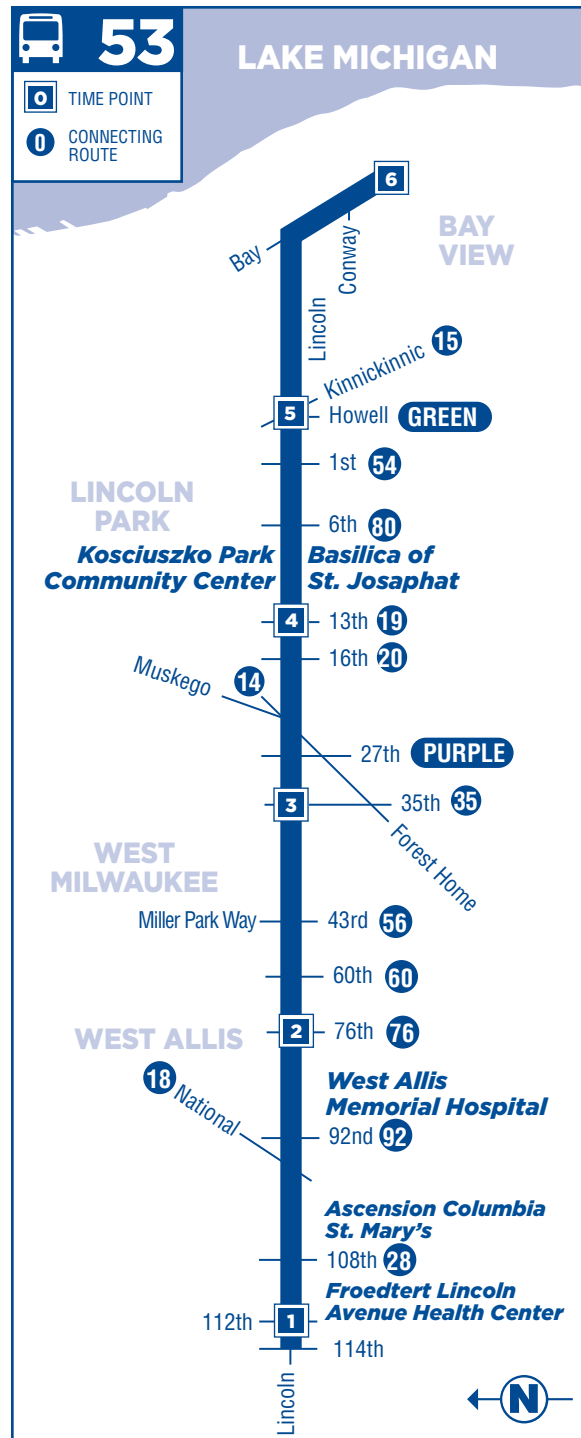

WESTBOUND WEEKDAYS continued

Bay Street	Lincoln @ Howell	Lincoln @ 13th	Lincoln @ 35th	Lincoln @ 76th	Lincoln @ 112th
6	5	4	3	2	1
9:52	9:55	10:00	10:07	10:15	10:22
10:30	10:33	10:38	10:45	10:53	11:00
11:08	11:11	11:16	11:23	11:31	11:38
11:46	11:49	11:54	12:01	12:09L	

NOTES: **Boldface** times are PM
L - Arrives at Lincoln & National 3 minutes after time shown

Follow MCTS!

- RideMCTS (Facebook)
- RideMCTS (Twitter)
- RideMCTS (Instagram)
- RideMCTS (YouTube)
- Milwaukee Transport Services (LinkedIn)

*MCTS OPERATES ON A SUNDAY SCHEDULE ON THE FOLLOWING HOLIDAYS

- New Year's Day
- Labor Day
- Memorial Day
- Thanksgiving
- Fourth of July
- Christmas

LINCOLN AVENUE

SERVING:
• Froedtert Lincoln Avenue Health Center
• Ascension Columbia St Mary's
• West Allis Memorial Hospital
• Kosciuszko Park Community Center
• Basilica of St. Josaphat

EFFECTIVE
August 29, 2021

SERVICE HOURS

Weekdays
4:15 AM - 12:19 AM

Saturdays
6:06 AM - 12:19 AM

Sundays/Holidays*
6:05 AM - 12:21 AM

Help us save a tree and save paper, please only take ONE timetable. For the most up-to-date route, schedule and fare information, visit:

RideMCTS.com • 414-344-6711

Information subject to change without notice. Please recycle