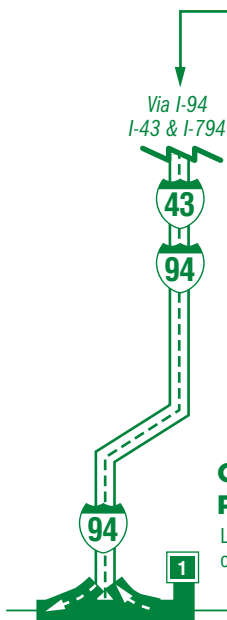

10th @ Wells	10th @ Courthouse	Wisconsin @ Cass	College Ave. Park-Ride Lot
7490	4802	7805	7766
3	3	2	1
	6:59		7:20
3:26	3:27	3:39	4:02
4:05	4:06	4:18	4:41
4:25	4:26	4:38	5:01
4:56	4:57	5:09	5:32

NOTES: Boldface times are PM.

-  TIME POINT
-  CONNECTING ROUTE
-  PM STOP ONLY
-  AM STOP ONLY

DOWNTOWN

Downtown Routing

Buses will detour when freeway ramps are closed due to construction. Check RideMCTS.com for details.

College Avenue Park-Ride Lot