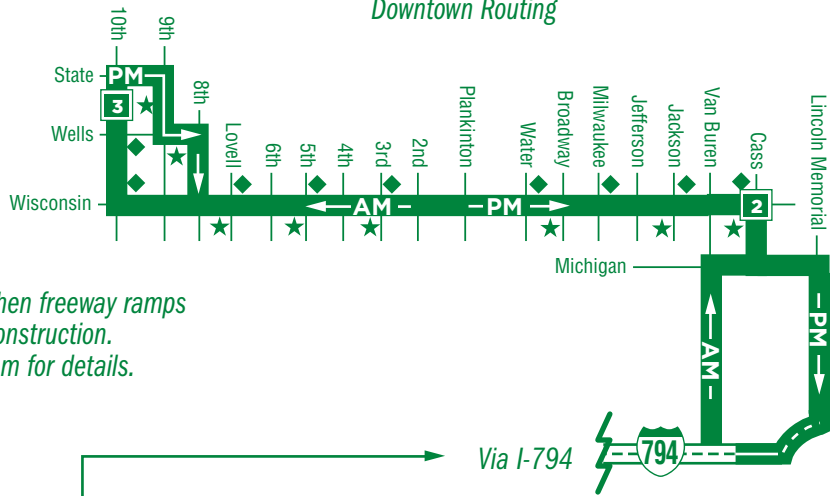

40

COLLEGE AVENUE FLYER

SERVING:

- Lake Michigan & Lakefront Area
- Downtown Milwaukee
- College Avenue Park-Ride Lot (Northeast Lot)

EFFECTIVE
August 30, 2021

SERVICE HOURS

Weekdays*

AM & PM Rush Hours Only

*This route has no bus service on the following holidays: New Year's Day, Memorial Day, Fourth of July, Labor Day, Thanksgiving and Christmas.

RideMCTS.com • 414-344-6711

Information subject to change without notice.

-  TIME POINT
-  CONNECTING ROUTE
-  PM STOP ONLY
-  AM STOP ONLY

DOWNTOWN

Downtown Routing

Buses will detour when freeway ramps are closed due to construction. Check RideMCTS.com for details.

College Avenue Park-Ride Lot

Located in the northeast quadrant of I-94/College Avenue intersection.

Via I-794