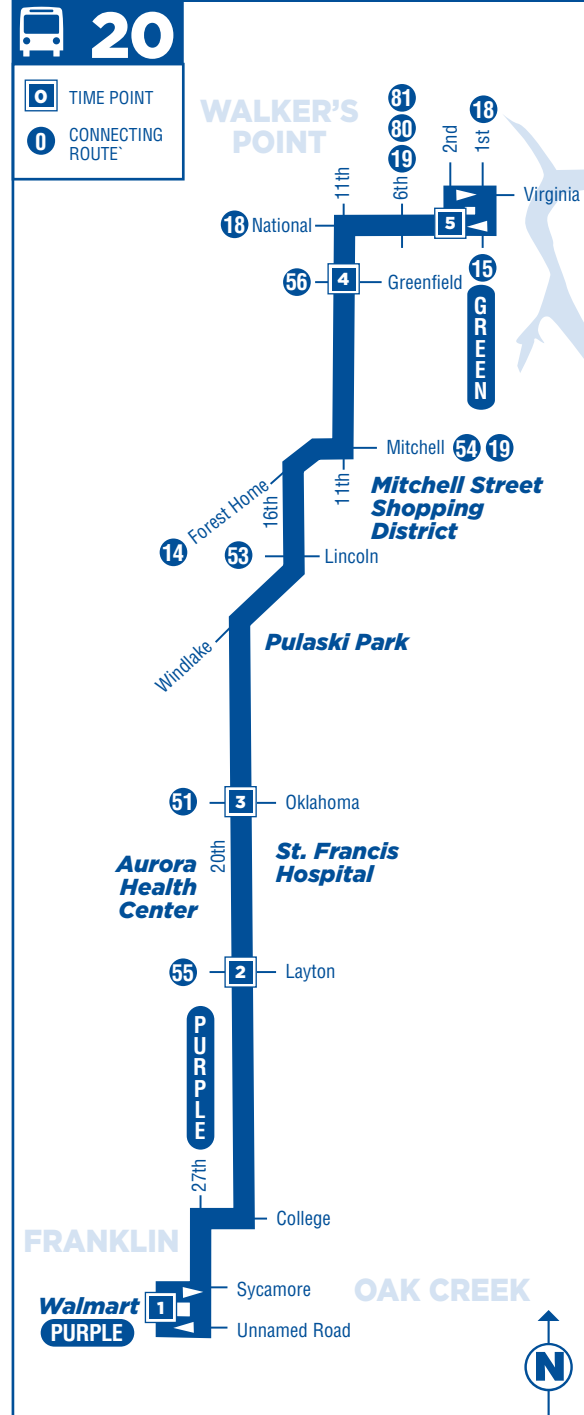

NOTES: **Boldface** times are PM

SOUTHBOUND WEEKDAYS

2nd @ National	11th @ Greenfield	20th @ Oklahoma	20th @ Layton	Walmart
1788	1886	2077	2093	8318
5	4	3	2	1
5:56	6:05	6:16	6:22	6:31
6:34	6:43	6:54	7:00	7:09
7:13	7:22	7:33	7:39	7:48
7:51	8:00	8:11	8:17	8:26
8:30	8:39	8:50	8:56	9:05
9:09	9:18	9:29	9:35	9:44
9:47	9:56	10:07	10:13	10:22
10:26	10:34	10:45	10:51	11:01
11:05	11:13	11:24	11:30	11:40
11:44	11:52	12:03	12:09	12:19
12:23	12:31	12:42	12:48	12:58
1:02	1:10	1:21	1:27	1:37
1:41	1:49	2:00	2:06	2:16
2:20	2:28	2:39	2:45	2:55
2:59	3:07	3:18	3:24	3:34
3:41	3:50	4:01	4:08	4:18
4:22	4:31	4:42	4:49	4:59
5:03	5:12	5:23	5:30	5:40
5:42	5:51	6:02	6:09	6:19
6:22	6:30	6:40	6:46	6:55
7:01	7:09	7:19	7:25	7:34
7:39	7:47	7:57	8:03	8:12

NOTES: **Boldface** times are PM

*MCTS OPERATES ON A SUNDAY SCHEDULE ON THE FOLLOWING HOLIDAYS

- New Year's Day
- Memorial Day
- Fourth of July
- Labor Day
- Thanksgiving
- Christmas

120521

MAP NOT TO SCALE

20

S. 20TH STREET

SERVING:

- Walmart
- Aurora Health Center
- St. Francis Hospital
- Mitchell Street Shopping District
- Pulaski Park

EFFECTIVE December 5, 2021

SERVICE HOURS

Weekdays
5:56 AM - 8:54 PM

Saturdays
6:02 AM - 8:25 PM

Sundays/Holidays*
6:51 AM - 8:24 PM

Please only take **ONE** timetable. For the most up-to-date route, schedule and fare information, visit:

RideMCTS.com • 414-344-6711

Information subject to change without notice.

Please recycle