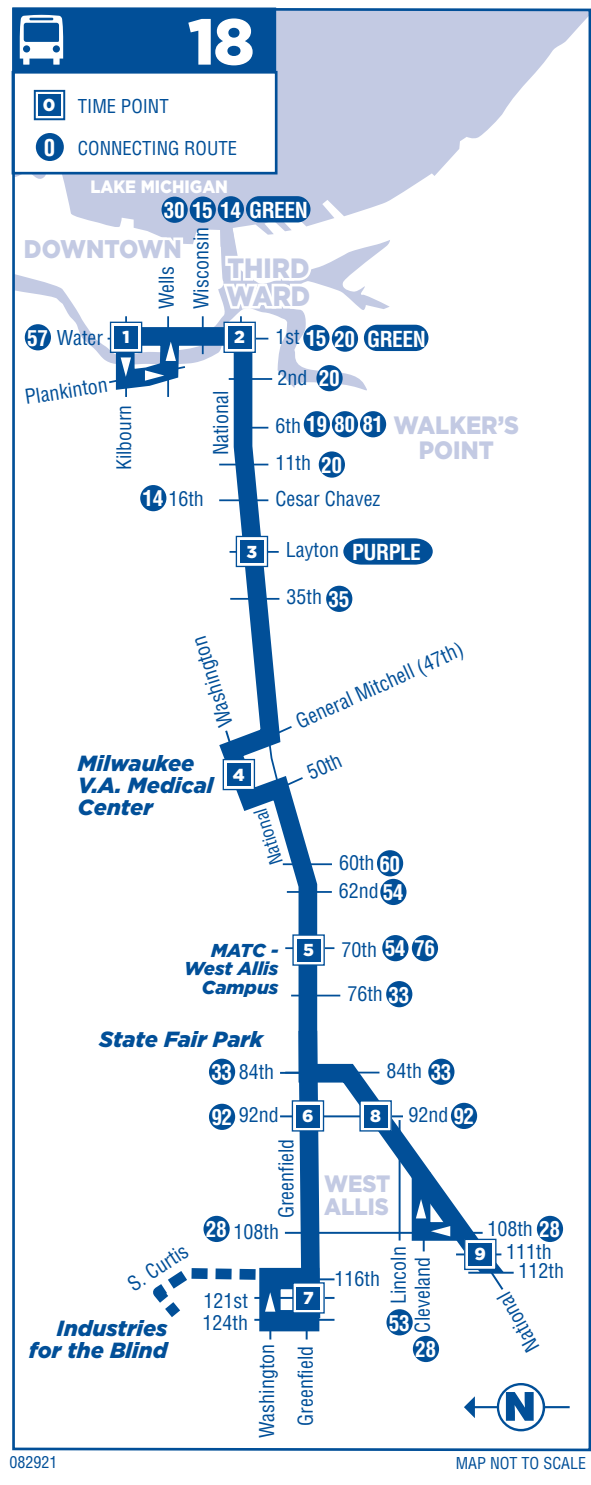

Kilbourn @ Water	National @ 1st	National @ 27th	VA Medical Center	Greenfield @ 70th	Greenfield @ 92nd	Greenfield @ 121st	National @ 92nd	National @ 111th
739	641	1683	2353	1704	1635	2546	4859	9548

Boldface times are PM
B - Operates to Industries for the Blind.

082921 MAP NOT TO SCALE

HF *THIS ROUTE IS NOW HIGH FREQUENCY

High Frequency service between Downtown and 84th & Greenfield will arrive every 15 minutes or less from 6:00 a.m. to 6:00 p.m. on weekdays.

For more information on High Frequency Routes and other changes happening with MCTS NEXT visit RideMCTS.com/NEXT or call 414-344-6711.

If you're a college student you could qualify for unlimited rides on MCTS!

- U-PASS gives unlimited rides on all routes, seven days a week to students who qualify at participating colleges
- The cost is already covered in your tuition fees
- Pick it up at designated campus locations and receive discounts from area businesses
- **When using your new electronic U-PASS remember you MUST SHOW your student ID to driver**

For more information on participating colleges and student eligibility call 414-937-3251 or visit RideMCTS.com.